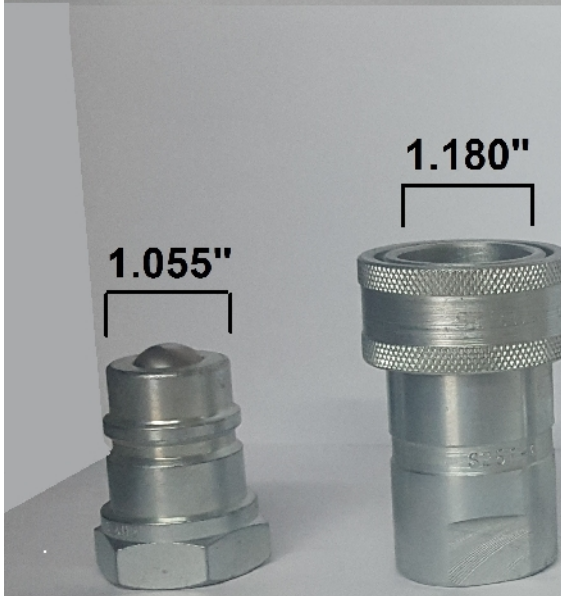

3/4" PIONEER (UNIVERSAL)

19MM (VERSATILE)

3/4" ISO (BOURGAULT)

S21F-6

S25F-6

09820148

86025387

3370-17-02